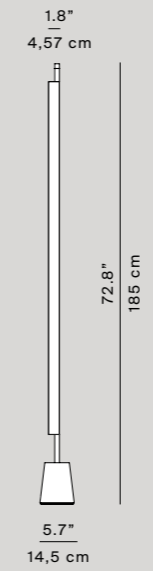

D81

Compendium

D81T1
D81TW1
foot dimmer
+
D81/26D
base

D81B1
D81BW1
+
Ceiling rose
D81/25D dimmable push/DALI
D81/7T dimmable phase cut
18 x 13 x 4 cm

weight 2,0 Kg

Accessories

D81/2
for mechanical joining 180°