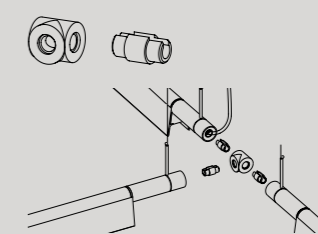

D81/3
accessory kit for mechanical joining T or 90°