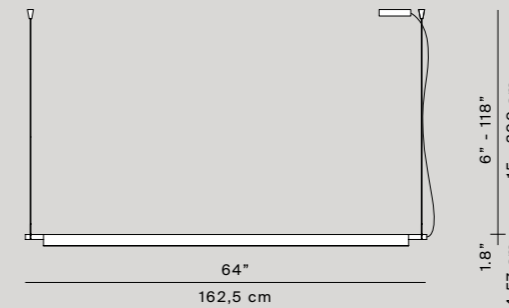

D81

Compendium

D81T1
D81TW1
foot dimmer
+
D81/26D
base

D81B1
D81BW1
+
Ceiling rose
D81/25D dimmable push/DALI
D81/7T dimmable phase cut
18 x 13 x 4 cm

weight 2,0 Kg

Accessories

D81/2
for mechanical joining 180°