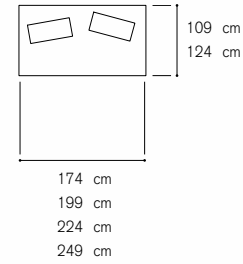

sanders air

Composition examples:

Sofa height cm. 73
Seat height from ground cm. 41

**N.B: 109x124 e 124x109 non esistono
109x124 and 124x109 doesn't exist**