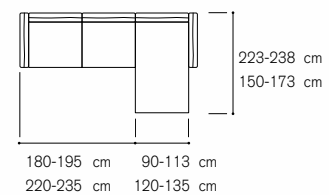

on line plain

Composition examples:

Sofa height cm. 78-94
Seat height from ground cm. 43
Seat depth cm. 62