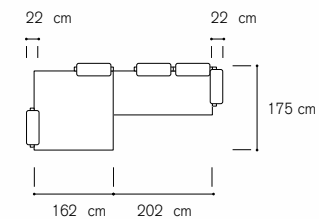

ada

Composition examples:

Sofa height cm. 88-100
Seat height from ground cm. 43
Seat depth cm. 54