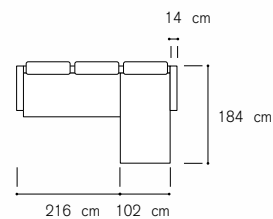

## Composition examples:

Sofa height cm. 68/72  
 Seat height from ground cm. 39  
 Seat depth cm. 59

201 cm  
 228 cm  
 258 cm  
 288 cm

186 cm  
 213 cm  
 243 cm

186 cm  
 213 cm  
 243 cm

ada

ada

**Composition examples:**

Sofa height cm. 88-100  
Seat height from ground cm. 43  
Seat depth cm. 54