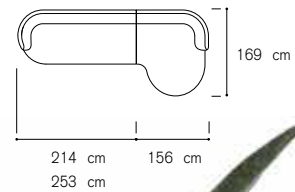

st.germain

monolith

nevyll high / nevyll low

union / union soft

urban 2.0 / urban soft 2.0

**Composition examples:**

Sofa height cm. 45/84  
Seat height from ground cm. 43  
Seat depth cm. 62

drop

## Composition examples:

Sofa height cm. 68/72  
 Seat height from ground cm. 39  
 Seat depth cm. 59

201 cm  
 228 cm  
 258 cm  
 288 cm

186 cm  
 213 cm  
 243 cm

186 cm  
 213 cm  
 243 cm

ada

ada

**Composition examples:**