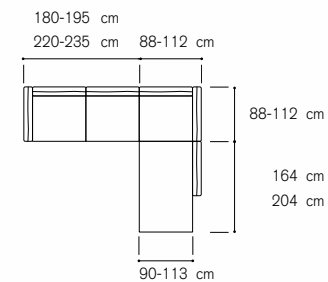

on line plain

Composition examples:

Sofa height cm. 78-94
Seat height from ground cm. 43
Seat depth cm. 62