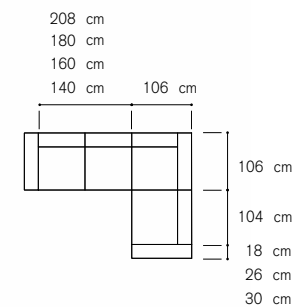

urban 2.0

Composition examples:

Sofa height cm. 89
Seat height from ground cm. 44
Seat depth cm. 53