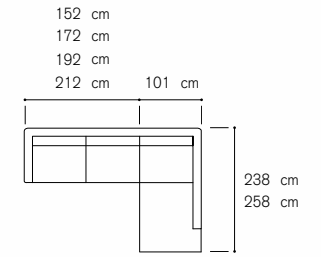

Composition examples:

Sofa height cm. 84
Seat height from ground cm. 42
Seat depth cm. 52

177 cm
197 cm
217 cm
237 cm

152 cm 108 cm
172 cm 128 cm
192 cm
212 cm