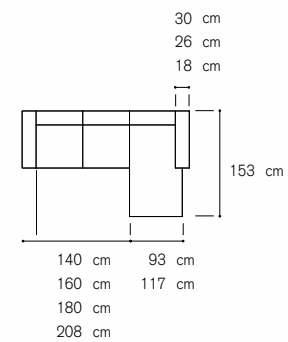

## Composition examples:

Sofa height cm. 68/72  
 Seat height from ground cm. 39  
 Seat depth cm. 59

201 cm  
 228 cm  
 258 cm  
 288 cm

186 cm  
 213 cm  
 243 cm

186 cm  
 213 cm  
 243 cm

ada

ada

**Composition examples:**

Sofa height cm. 88-100  
Seat height from ground cm. 43  
Seat depth cm. 54

## Composition examples:

Sofa height cm. 89  
Seat height from ground cm. 44  
Seat depth cm. 53