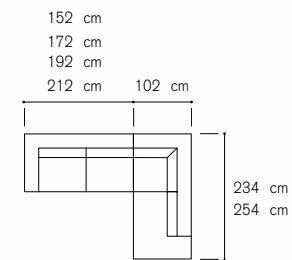

## Composition examples:

Sofa height cm. 78-94  
Seat height from ground cm. 43  
Seat depth cm. 62

Composition examples:

Sofa height cm. 80  
 Seat height from ground cm. 43  
 Seat depth cm. 55

177 cm  
 197 cm  
 217 cm  
 237 cm

152 cm 107 cm  
 164 cm 166 cm  
 172 cm 128 cm  
 192 cm  
 212 cm

152 cm  
 172 cm  
 192 cm  
 212 cm 102 cm  
 234 cm  
 254 cm