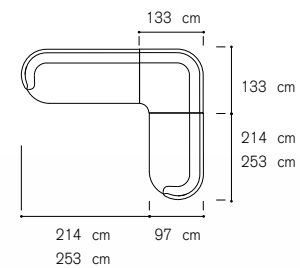

st.germain

monolith

nevyll high / nevyll low

union / union soft

urban 2.0 / urban soft 2.0

**Composition examples:**

Sofa height cm. 45/84  
Seat height from ground cm. 43  
Seat depth cm. 62

drop

## Composition examples:

Sofa height cm. 68/72  
 Seat height from ground cm. 39  
 Seat depth cm. 59

201 cm  
 228 cm  
 258 cm  
 288 cm

186 cm  
 213 cm  
 243 cm

186 cm  
 213 cm  
 243 cm

ada

ada

**Composition examples:**