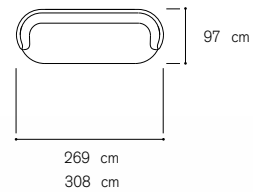

st.germain

monolith

nevyll high / nevyll low

union / union soft

urban 2.0 / urban soft 2.0

**Composition examples:**

Sofa height cm. 45/84  
Seat height from ground cm. 43  
Seat depth cm. 62

drop

## Composition examples:

Sofa height cm. 68/72  
 Seat height from ground cm. 39  
 Seat depth cm. 59

201 cm  
 228 cm  
 258 cm  
 288 cm

186 cm  
 213 cm  
 243 cm

186 cm  
 213 cm  
 243 cm

ada

ada

**Composition examples:**