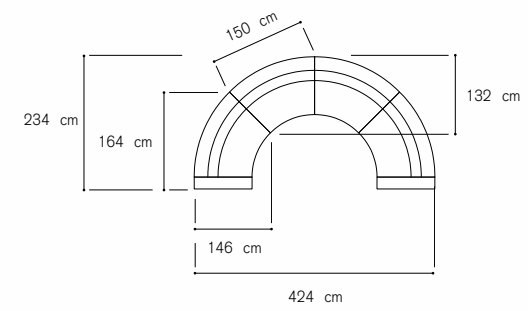

## Composition examples:

Sofa height cm. 80  
 Seat height from ground cm. 42  
 Seat depth cm. 60

166 cm  
 186 cm  
 206 cm  
 226 cm

147 cm 107 cm  
 167 cm  
 187 cm  
 207 cm

237 cm  
 257 cm