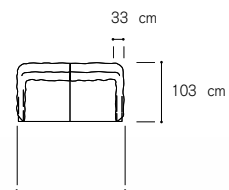

drop

Composition examples:

Sofa height cm. 68/72
Seat height from ground cm. 39
Seat depth cm. 59

201 cm
228 cm
258 cm
288 cm