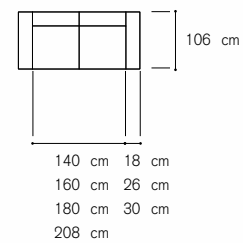

## Composition examples:

Sofa height cm. 68/72  
 Seat height from ground cm. 39  
 Seat depth cm. 59

201 cm  
 228 cm  
 258 cm  
 288 cm

186 cm  
 213 cm  
 243 cm

186 cm  
 213 cm  
 243 cm

ada

ada

**Composition examples:**

Sofa height cm. 88-100  
Seat height from ground cm. 43  
Seat depth cm. 54

## Composition examples:

Sofa height cm. 89  
Seat height from ground cm. 44  
Seat depth cm. 53