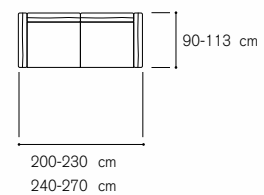

on line plain

Composition examples:

Sofa height cm. 78-94
Seat height from ground cm. 43
Seat depth cm. 62