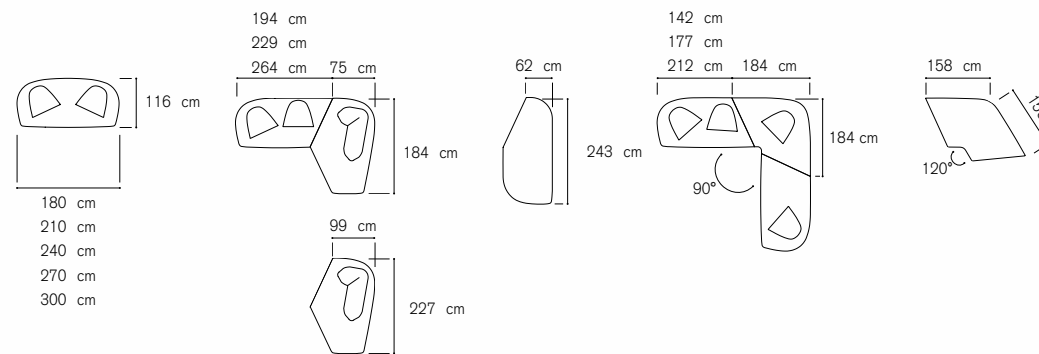

## Composition examples:

Sofa height cm. 68/72  
 Seat height from ground cm. 39  
 Seat depth cm. 59

201 cm  
 228 cm  
 258 cm  
 288 cm

186 cm  
 213 cm  
 243 cm

186 cm  
 213 cm  
 243 cm

ada

ada

**Composition examples:**

Sofa height cm. 88-100  
Seat height from ground cm. 43  
Seat depth cm. 54

## Composition examples:

Sofa height cm. 89  
Seat height from ground cm. 44  
Seat depth cm. 53

## Composition examples:

Sofa height cm. 42  
Seat height from ground cm. 42