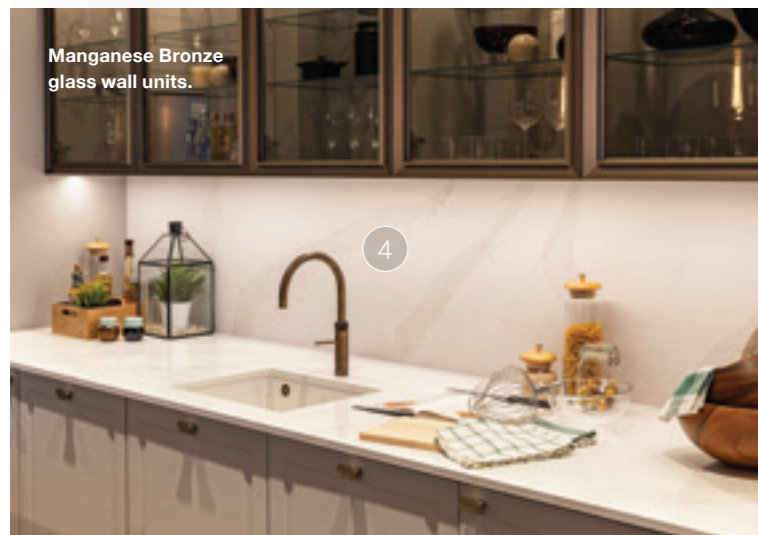

Kube Porto

Slim in-frame doors characterise the look of the new Classic range. In this kitchen the look may be traditional but the features are cutting edge with Silestone surfaces, mood lighting, mirrored and glass inserts. Find this kitchen design in our Balbriggan showroom.

/ From the Kube Classic range

- ① Calligaris Fifties stool in Forest Green Velvet.
- ② BORA Classic Extractor with full flex cooking zones
- ③ Miele ovens with self cleaning technology
- ④ Quooker boiler water tap in Patinated Bronze.

- Program *Kube Porto*
- Worktop *Silestone Calacatta Gold*
- Carcase *Platinum Grey*
- Handles *208 Manganese Bronze*
- Fronts *Platinum Grey Graphite Soft Matt*