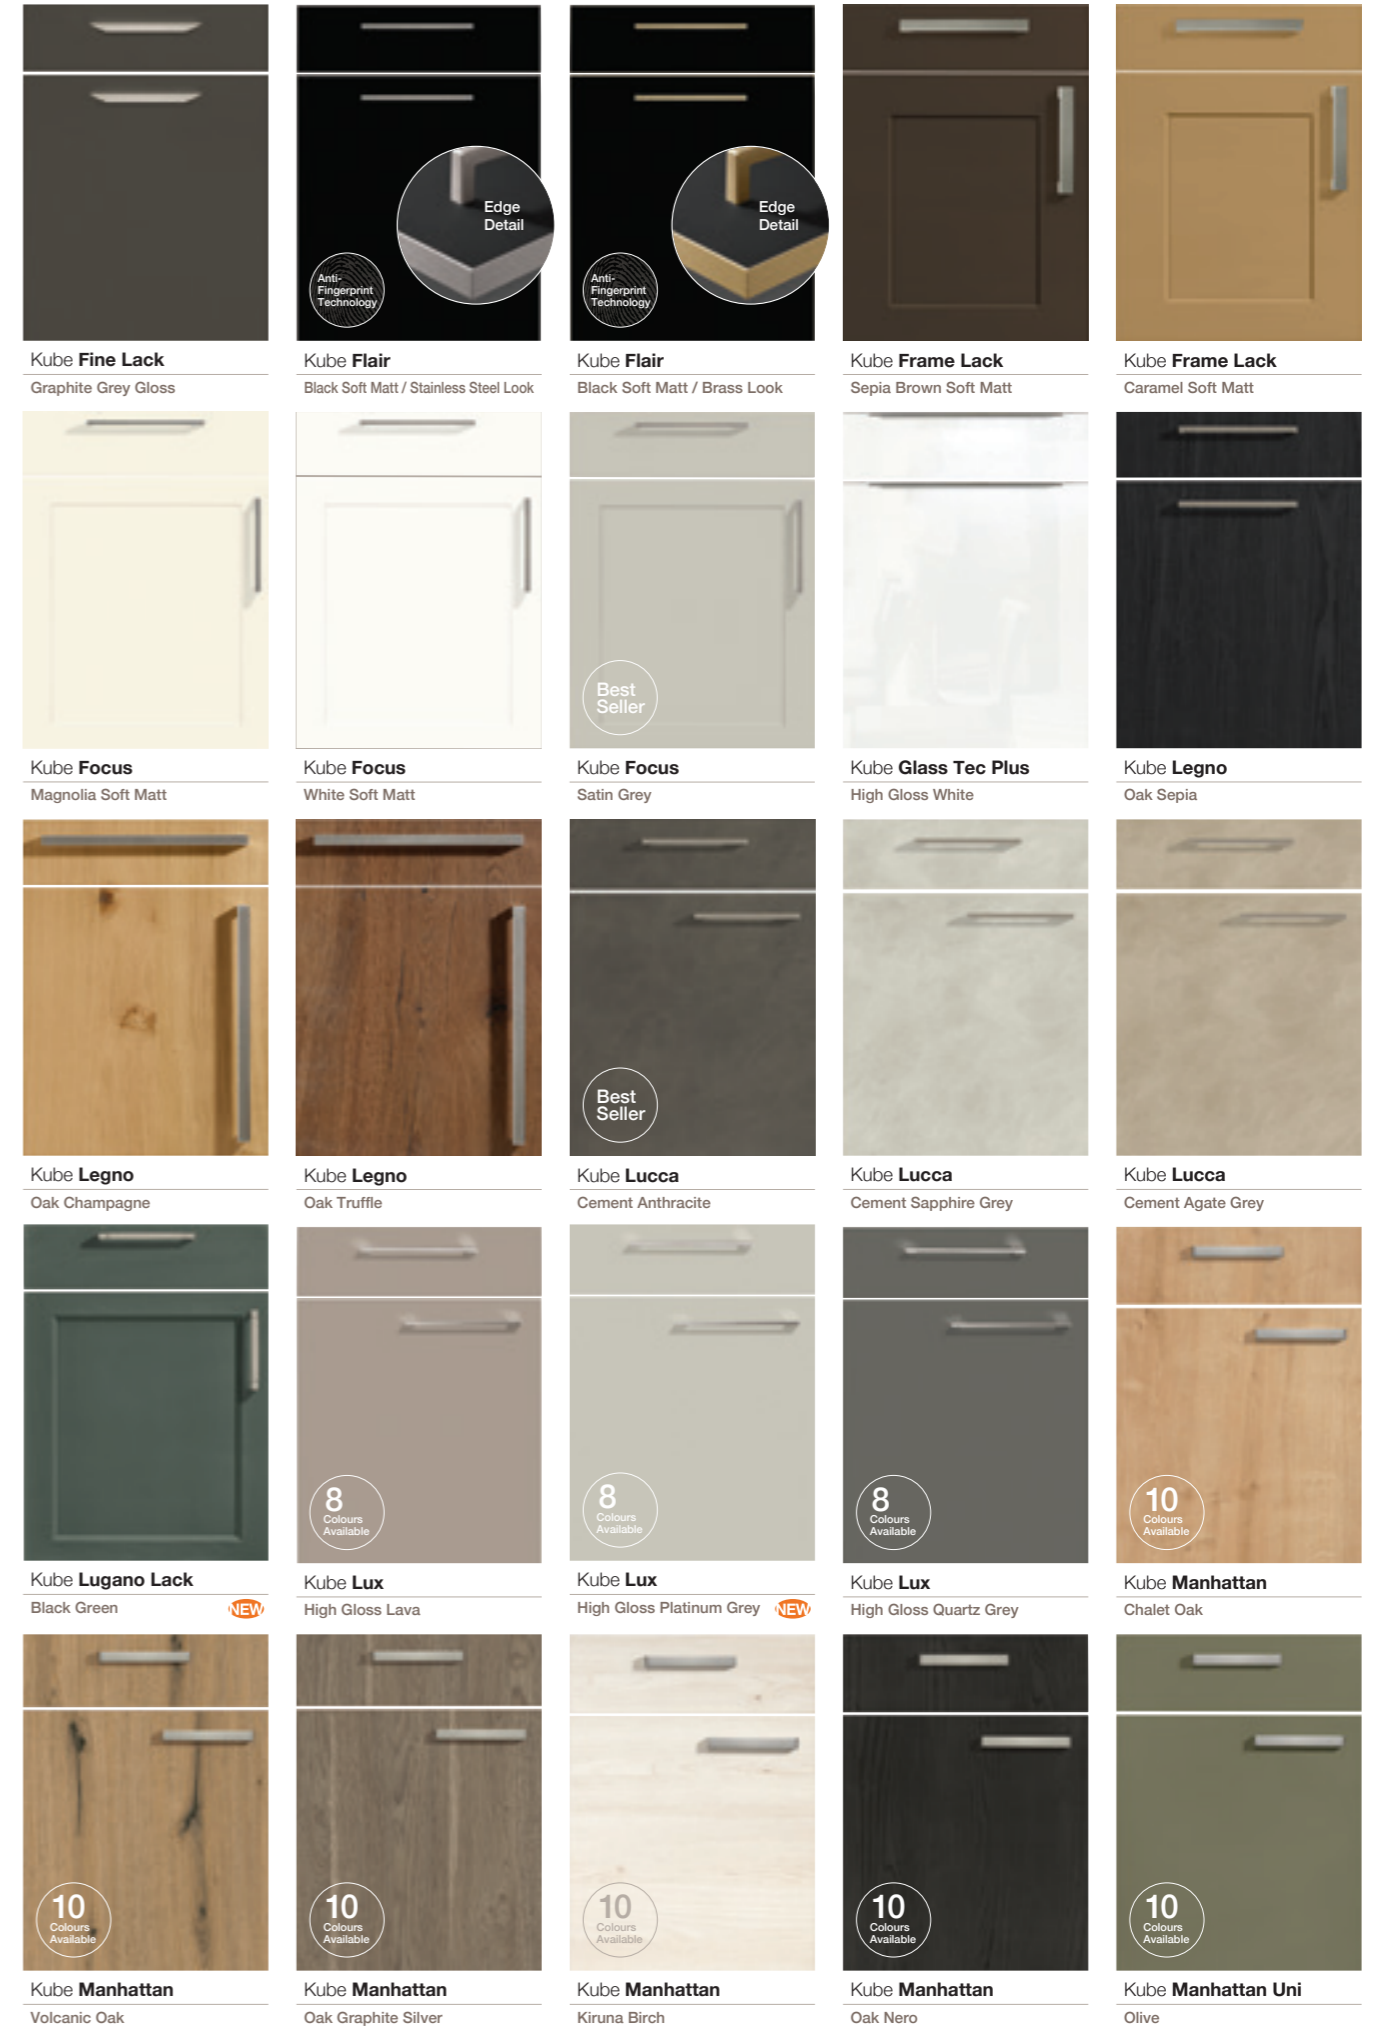

KUBE DOOR RANGE