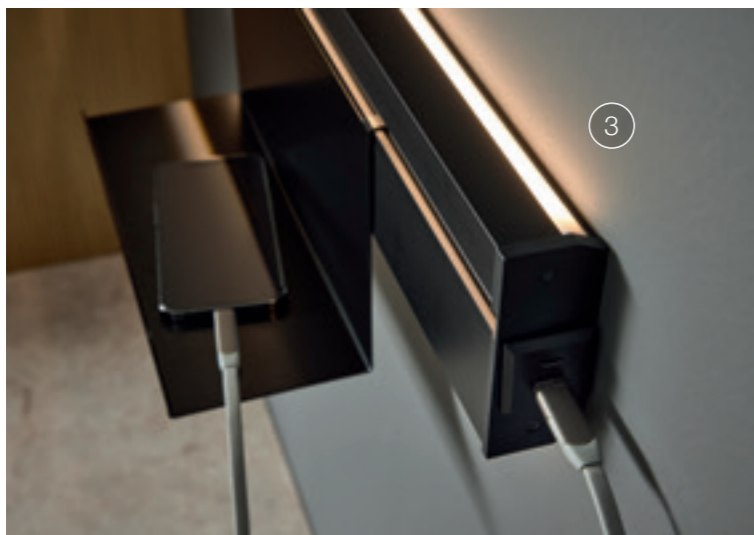

1

2

3

Kube Artline

This kitchen range reveals a stunning combination of lines: The tall units reach from the floor to the ceiling, while the base units are slightly set back. The open shelves bring a touch of charm and elegance to the dining area.

/ From the Kube Contemporary range

- ① The *open shelves* bring a touch of charm and elegance to the dining area.
- ② Decorative and practical *MotionLINE railing system*, available with various modules and lighting options.
- ③ *Sophisticated technology* including USB port for charging your smartphone or tablet.

- Program *Kube Artline*
- Worktop *So4 Jura Beige*
- Carcase *AWD Magnolia*
- Handles *Finger Pull 560*
- Fronts *Artline - Stripe Wood Crema*
  Feel - Magnolia Soft Matt