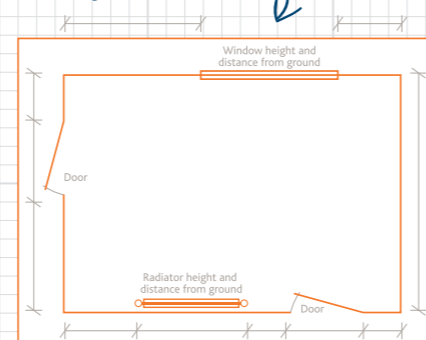

an opportunity to **delve into the plans and give your feedback**. You can also discuss budgets and agree the requirements to move to the next step of the project.

Step 5: Before placing your order, our installation team will **survey your kitchen space**, taking detailed measurements and photographs, and relay this information to our designers who then create a very detailed order pack with plumbing and electrical plans to aid your builder with their process.

Step 6: Following the survey, **your order is finalised** and our Customer Services department will take charge, keeping you informed of the delivery date. Our Customer Services team are here to help you through this stage. Our handy pre-installation checklist tells you all you need to know in advance.

Step 7: **Your kitchen is delivered** by our trained in-house delivery team.

Step 8: A **Kube trained installer** installs your kitchen and typically this will take between two and four days.

Step 9: A quartz, stone or wooden worktop will need to be templated after the kitchen installation. Following this, the finished worktop will be installed approximately 10 days later. Your plumber and electrician have some second stage fixing to connect your water and electrical appliances. **Your dream Kube kitchen is now ready to be enjoyed.**

KUBE KITCHEN PLANNER

Jot down any notes

Sketch your room layout here

How to measure your room