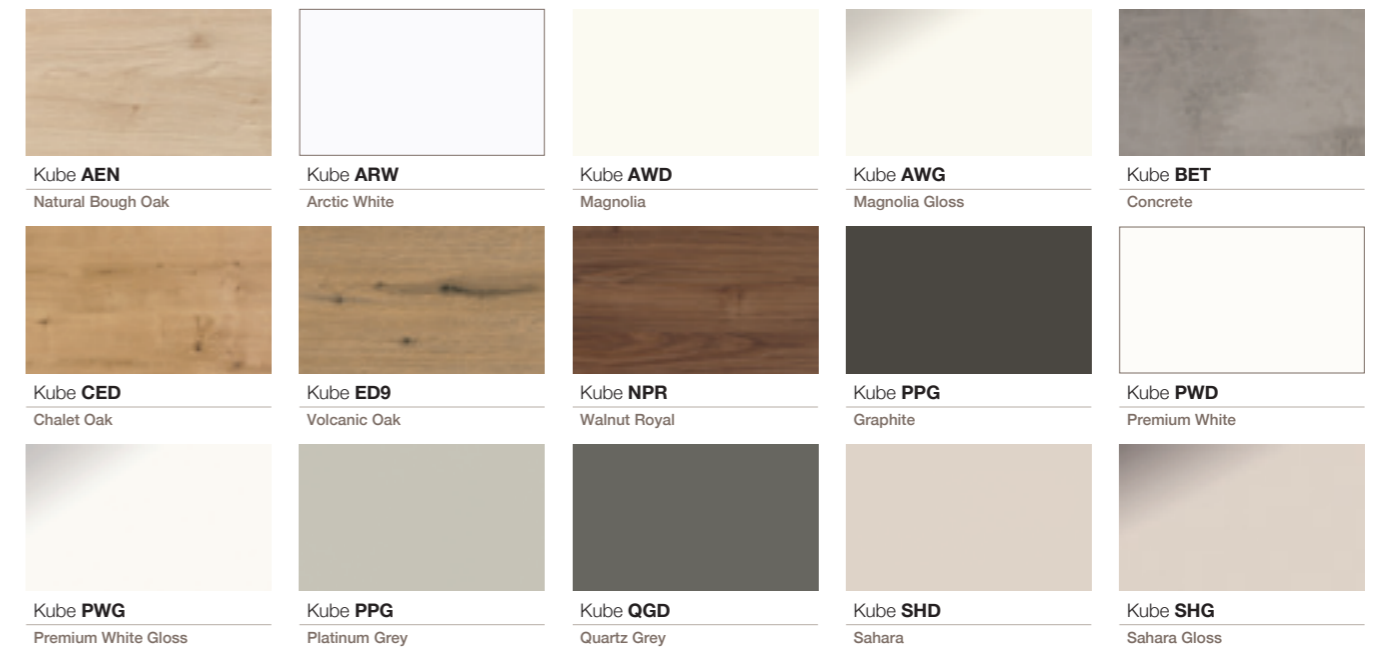

KUBE CARCASS RANGE