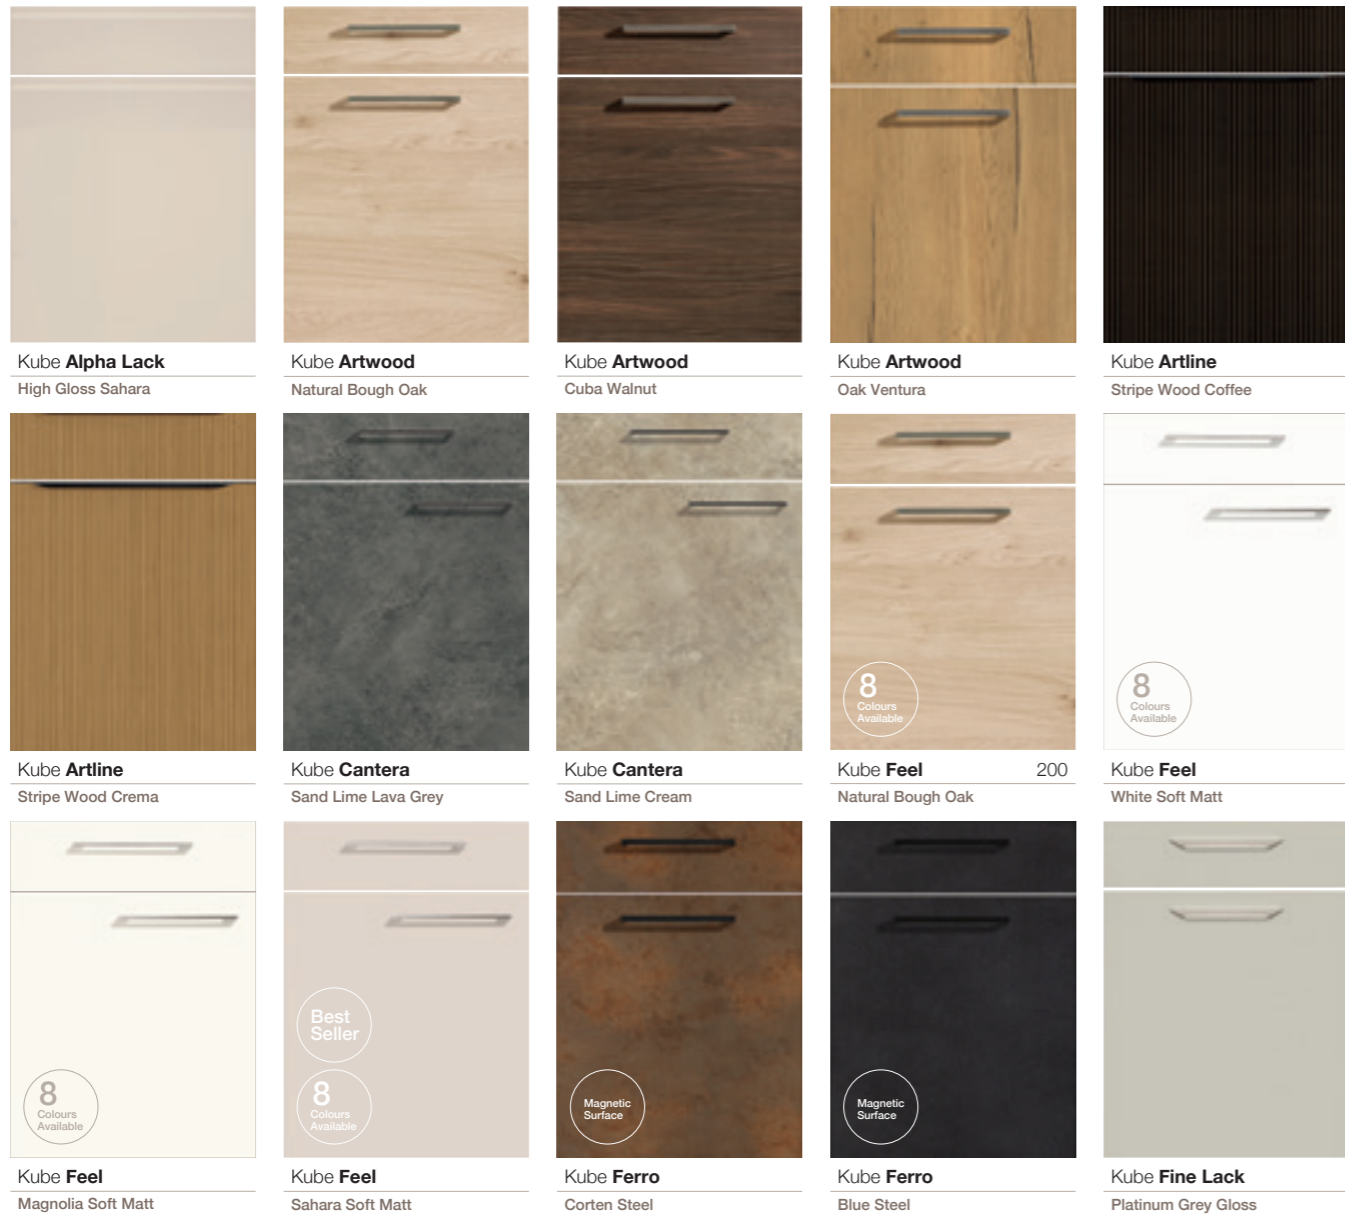

KUBE DOOR RANGE