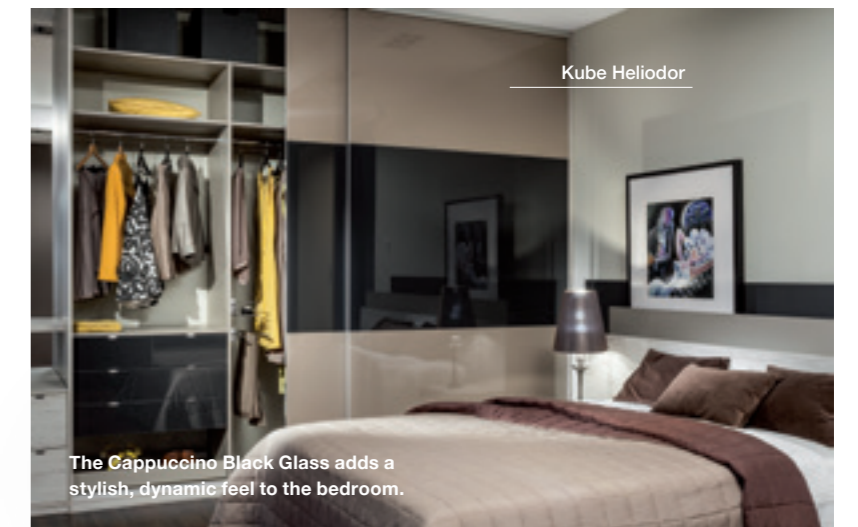

Kube Heliodor

The Cappuccino Black Glass adds a stylish, dynamic feel to the bedroom.