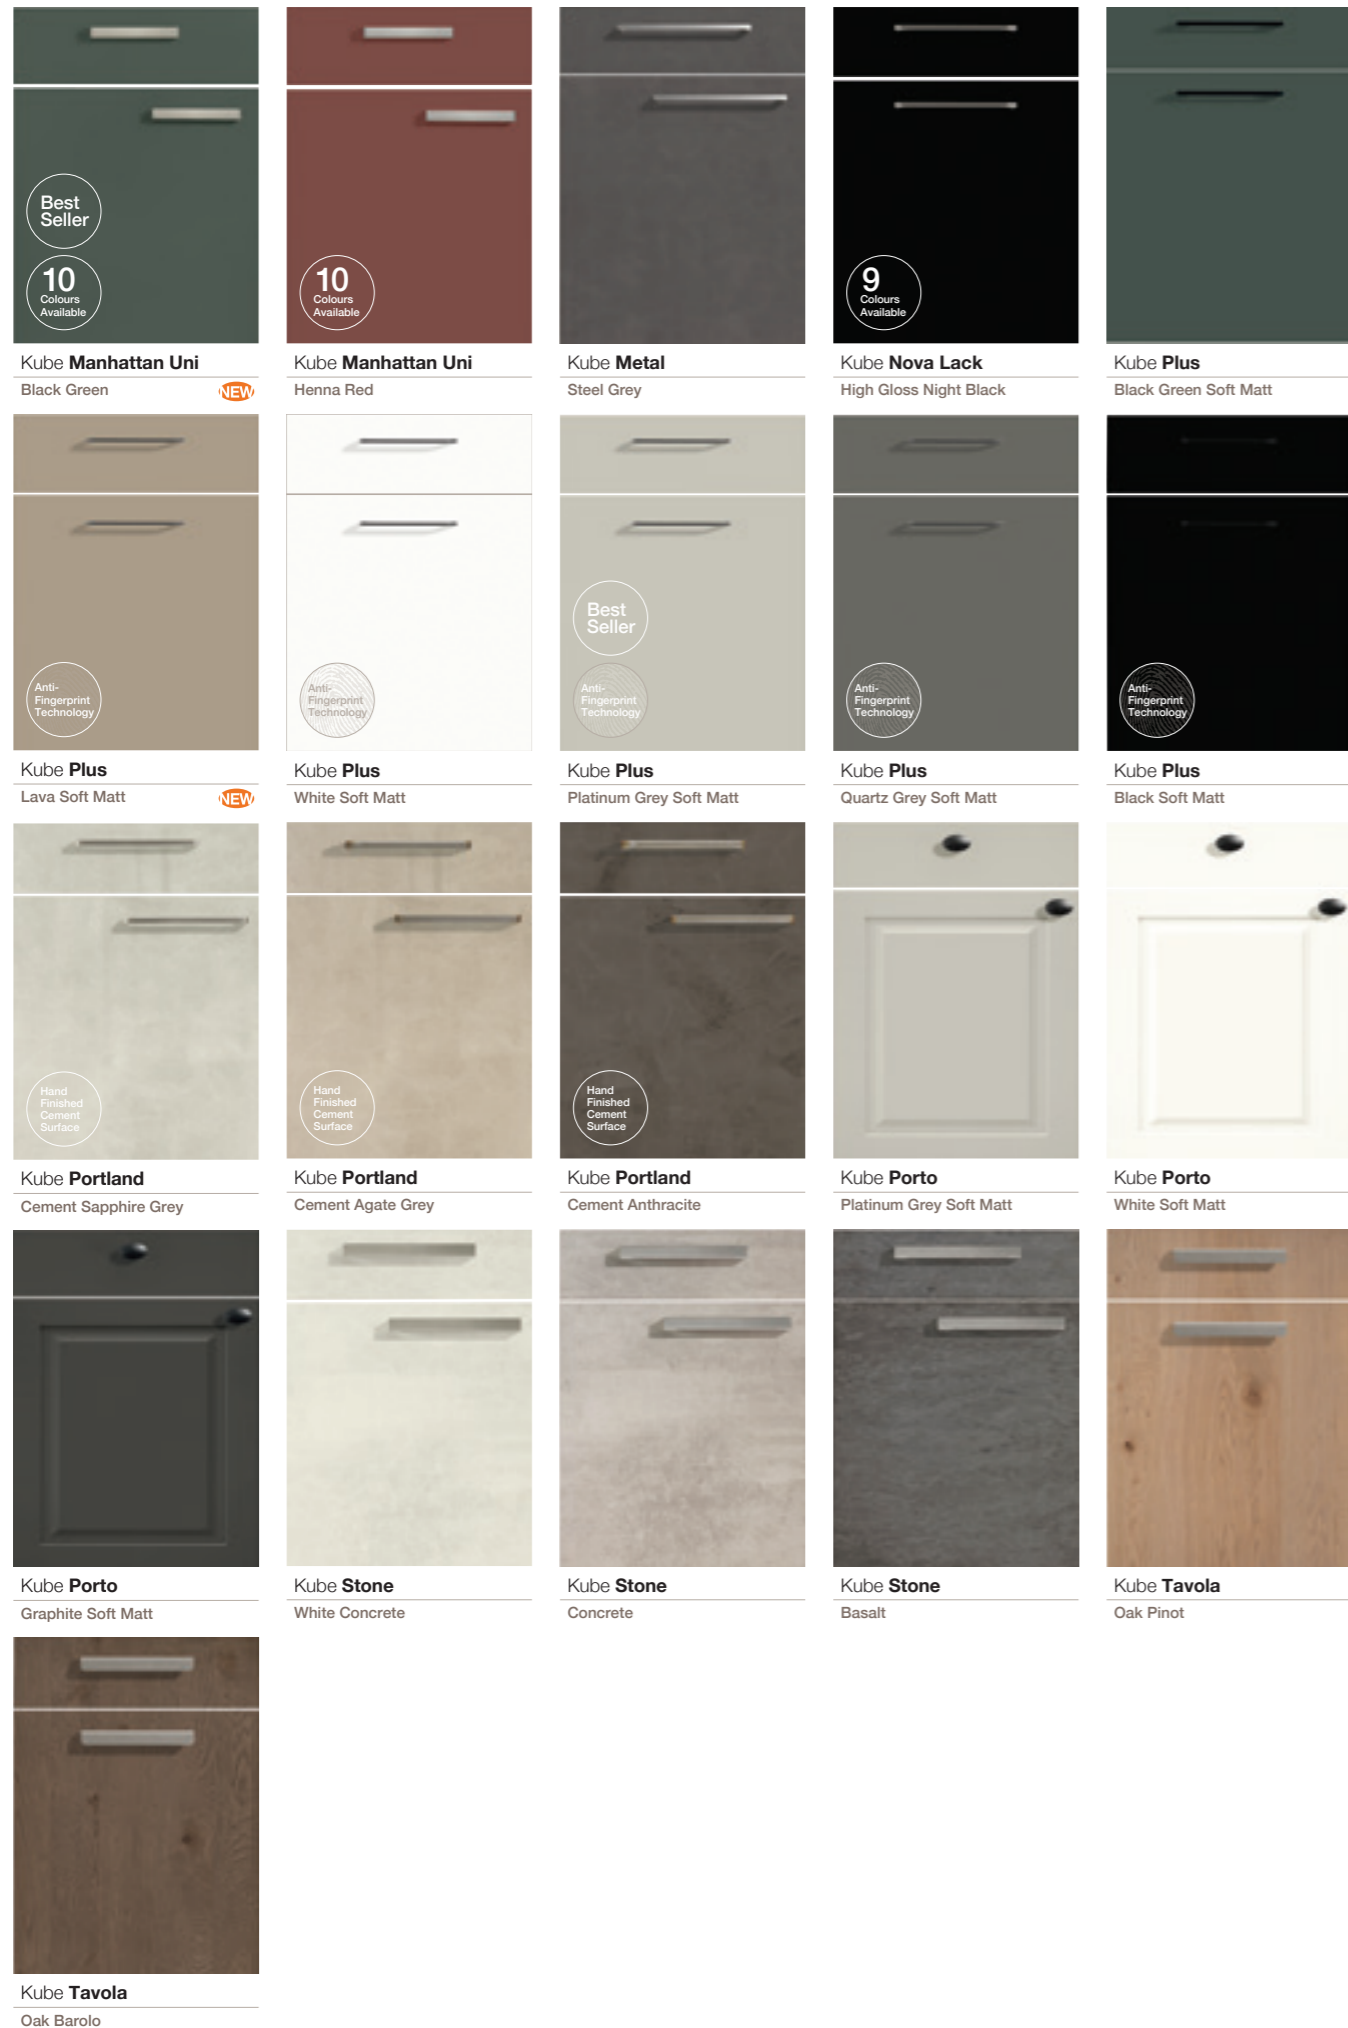

Carcases

The carcass interior colour corresponds to the carcass exterior colour as standard for all models - all at no extra charge.

Whether choosing from our range of wood effect interiors or plumping for one of the many coloured interiors available - you will find the décor that best matches your tastes and your favourite fronts.

Durable, easy to clean and timeless, a colour co-ordinated interior will set off your kitchen perfectly.

KUBE CARCASS RANGE