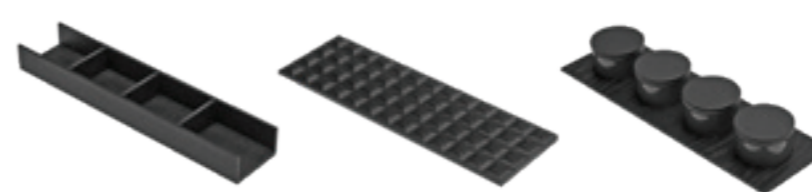

Cutlery organiser

Cutlery organiser with spice rack

Film/foil dispenser

Large removable storage

Medium removable storage

Knife block

Spice jar holder

Knife block

*The look of natural authenticity. Cutlery inserts for every drawer width as well as numerous pull-out accessories. Combine the elements to create your perfect organisational system.*

Spice holders

*Particularly high in quality. You can choose from cutlery inserts for every drawer width, numerous pull-out accessories and a wide selection of customisable elements.*